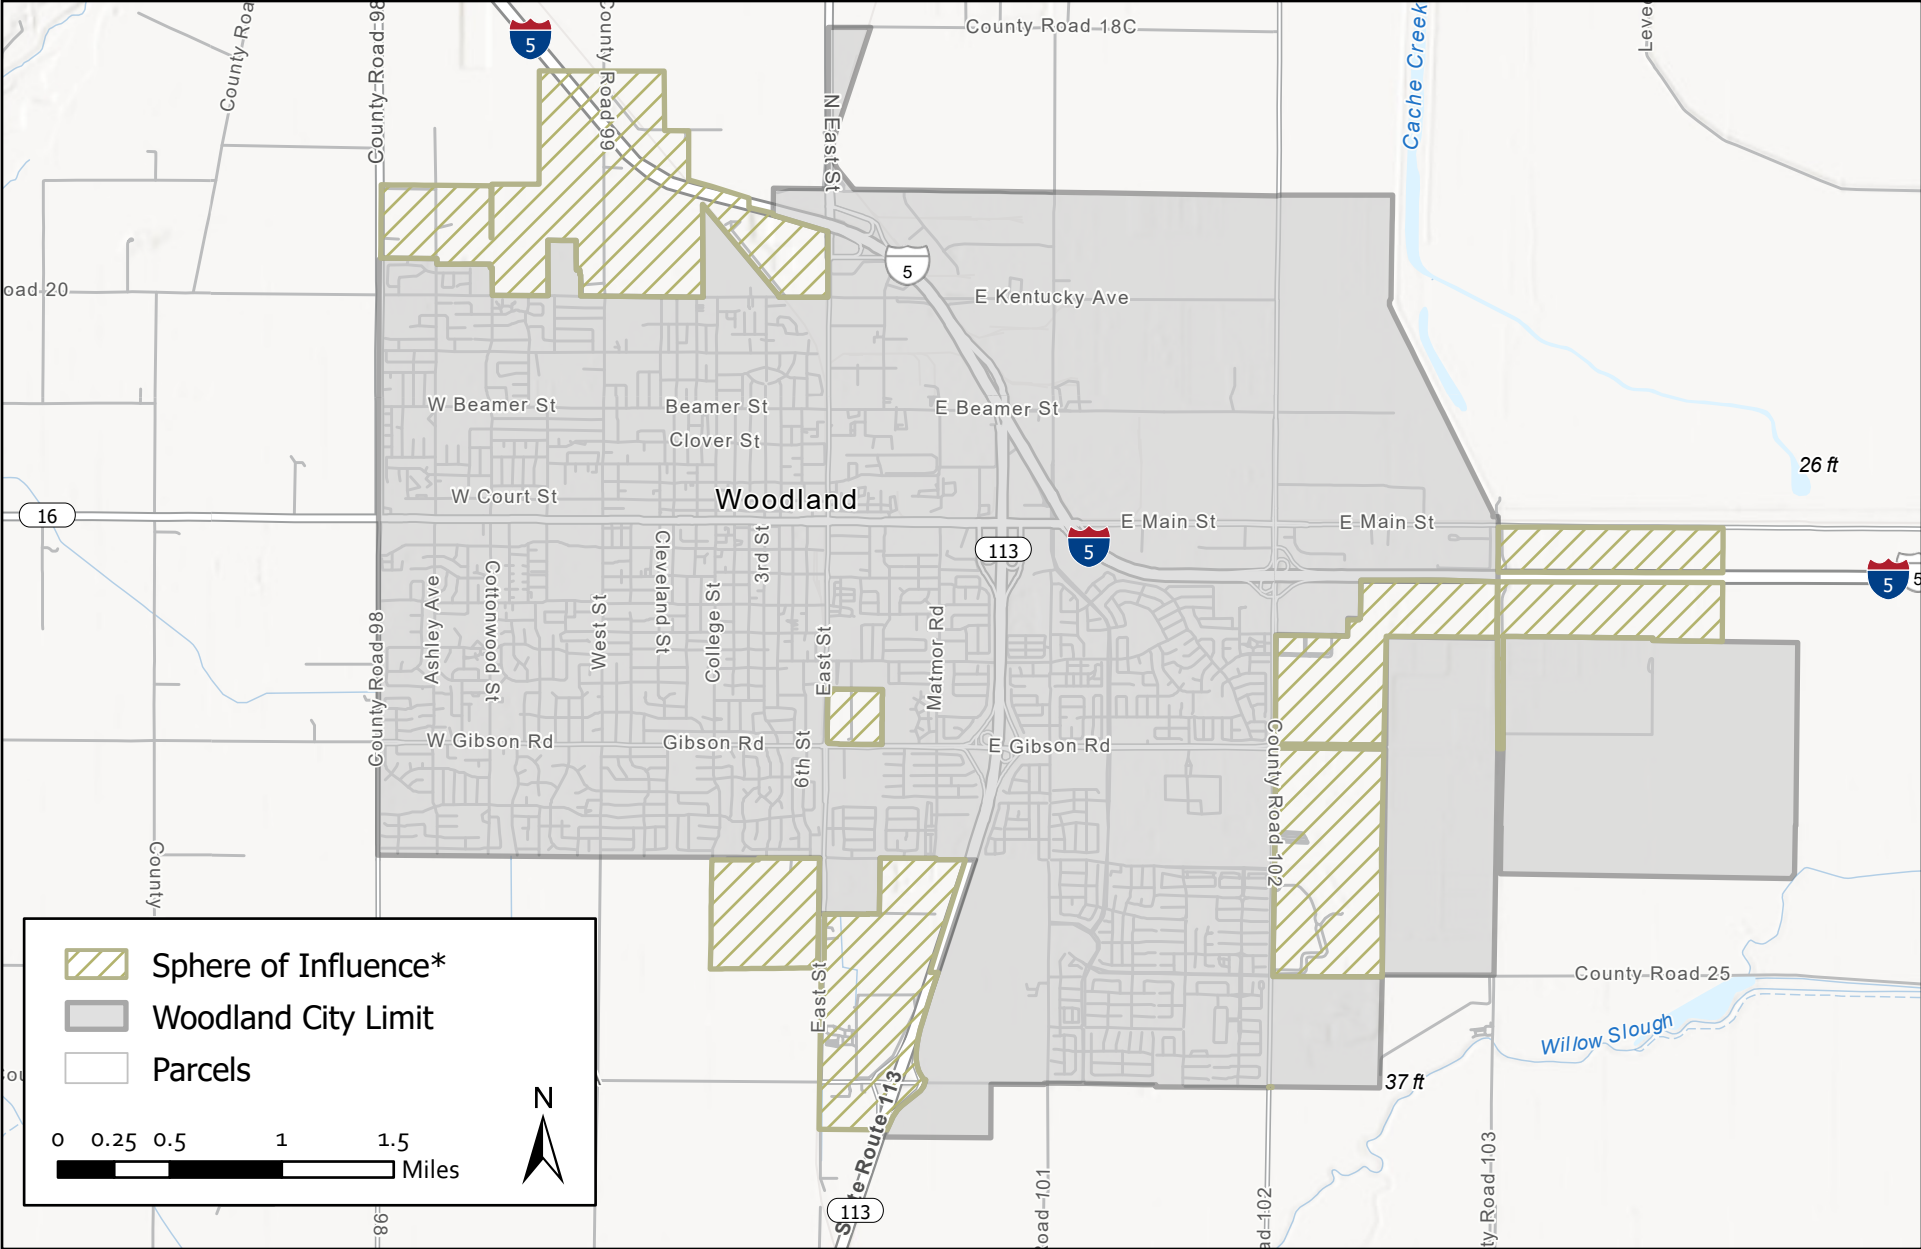

# City of Woodland Boundary and Sphere of Influence

\*City of Woodland Urban Limit Line is coincident with the Sphere of Influence

**Adopted by Yolo LAFCo on April 29, 2024**